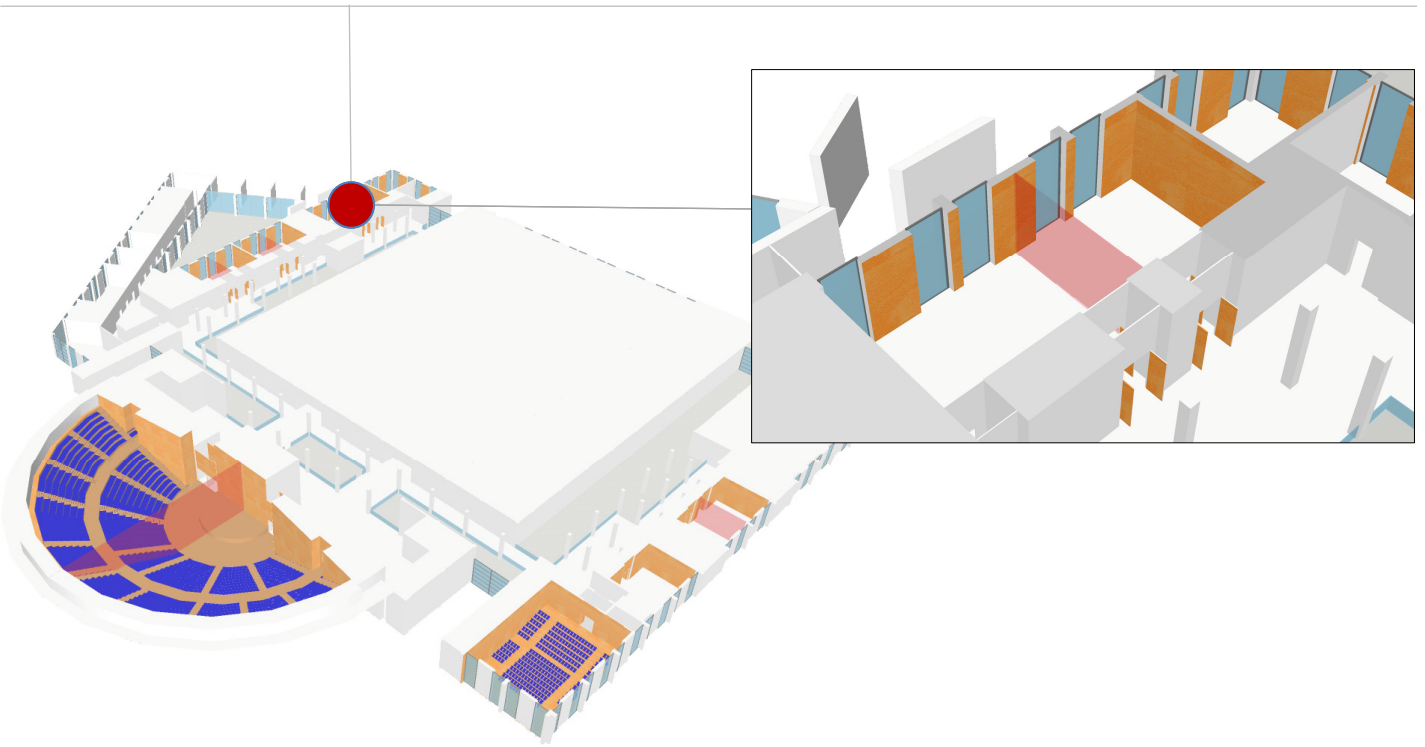

## FEATURES:

- Soundproof and sound-absorbing full height beech wood partition walls can divide the room into 2 separate spaces
- Natural light and remote controlled blackout facilities
- Dimmer lights for selected areas
- Standard 2 x 6 m stage with Presidential table and podium
- Stage lighting truss system with stage dimmer lights
- Audio amplification system with wired and radio microphones
- Screen and hanging video projection system for front screen projection in every part of the room
- Extensive audio, video and lighting connections
- Mobile video production
- Simultaneous translation service with up to 8 languages
- High density Wi-Fi coverage
- LCD monitor on both Presidential table and podium
- 3 entrance points to the room
- Customisable digital signage at each entrance to room

### **The origin of the name**

The Marina Room takes its name from the Rimini Harbour, inaugurated in 2002, as a state of the art touristic port and modern extension into the sea. The architecture reflects its ancient roots: the dark brown colours and the shape of the seawalls with towers and turrets recall the original fortified structure of the canal running between the Borgo San Giuliano and Borgo Marina.

## TECHNICAL DATA

	Height (m)	Area m2	Size (m)	Full room capacity	Classroom style	Horseshoe style	Boardroom style	Table service	Cocktail service
Full room	4.20	182.75	20.30 x 8.80	165	88	49	54	96	150
Marina Room 1	4.20	76.60	8.70x8.80	55	32	19	24	32	60
Marina Room 2	4.20	101.20	11.50x8.80	77	48	25	30	48	85