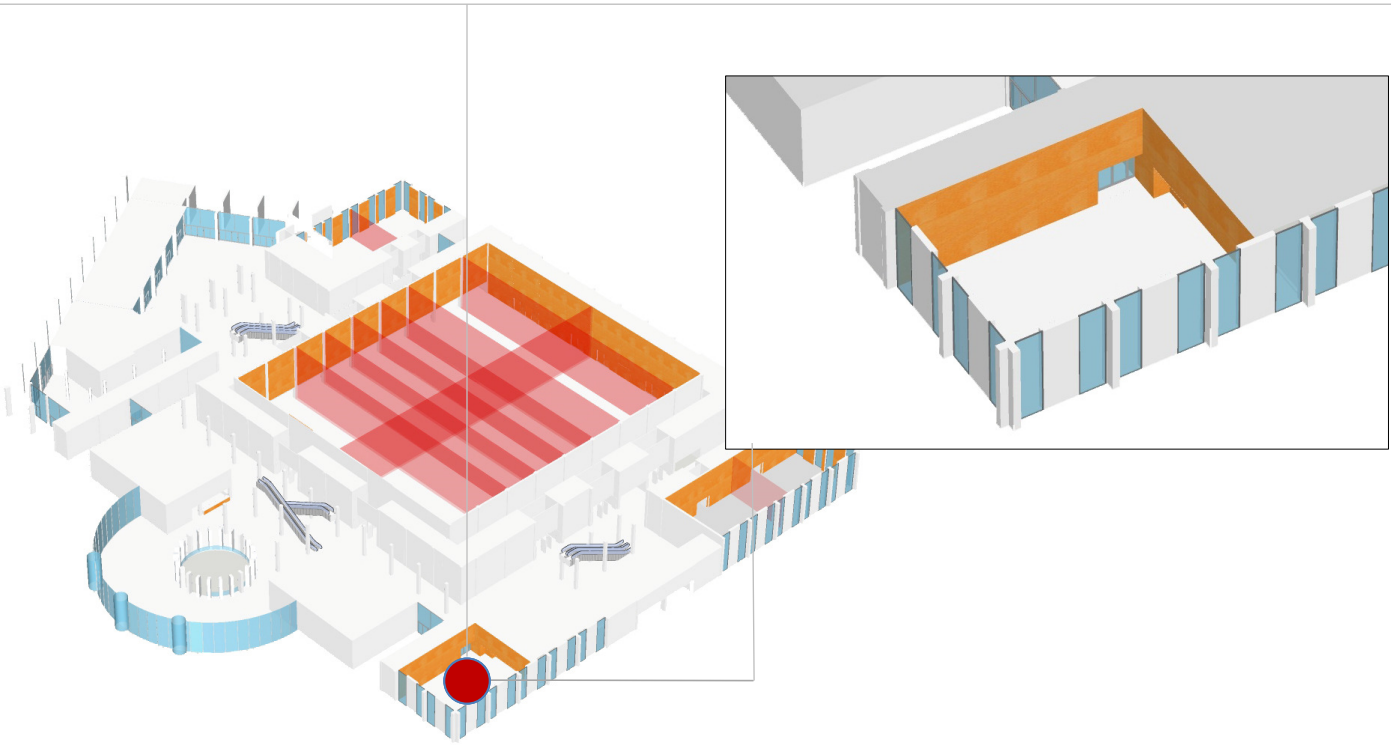

ARCO ROOM

GROUND FLOOR

TECHNICAL DATA

Height (m)	Area m2	Size (m)	Full room capacity	Classroom style	Horseshoe style	Boardroom style	Table service	Cocktail service
4.33	318	21.35 (max) x 15	260	140	53	70	184	265

TECHNICAL INFORMATION

Floor weight capacity	Hanging fixtures permitted	Flooring	Walls	Ceiling	Natural light	Blackout facilities
2,000	NO	DARK CHERRY WOOD	LIGHT BEECH WOOD	STRETCHED METAL MESH SOUND-ABSORBING AND SOUND REFLECTING + PERIMETRAL SOUND-ABSORBING PLASTERBOARD	YES	YES

VIRTUAL TOUR LINK - take a 360° virtual tour of the Arco Room at <https://en.riminipalacongressi.it/spaces/virtual-tour>