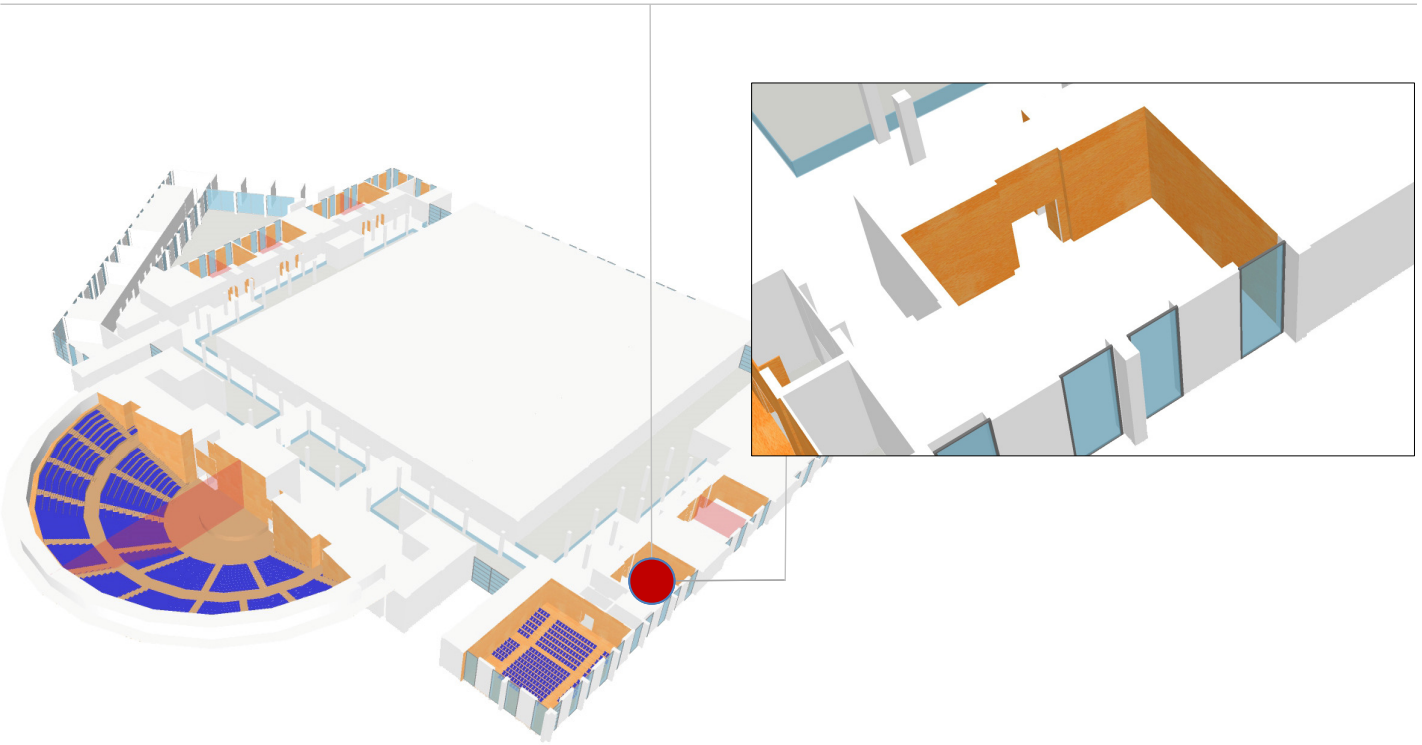

PORTO ROOM

FIRST FLOOR

TECHNICAL DATA

Height (m)	Area m2	Size (m)	Full room capacity	Classroom style	Horseshoe style	Boardroom style	Table service	Cocktail service
4.20	100	11.30 x 8.80	90	40	25	30	48	80

TECHNICAL INFORMATION

Floor weight capacity	Hanging fixtures permitted	Flooring	Walls	Ceiling	Natural light	Blackout facilities
400	NO	DARK CHERRY WOOD	LIGHT BEECH WOOD	PIERCED WHITE PLASTERBOARD	YES	YES

VIRTUAL TOUR LINK - take a 360° virtual tour of the Porto Room at <https://en.riminipalacongressi.it/spaces/virtual-tour>