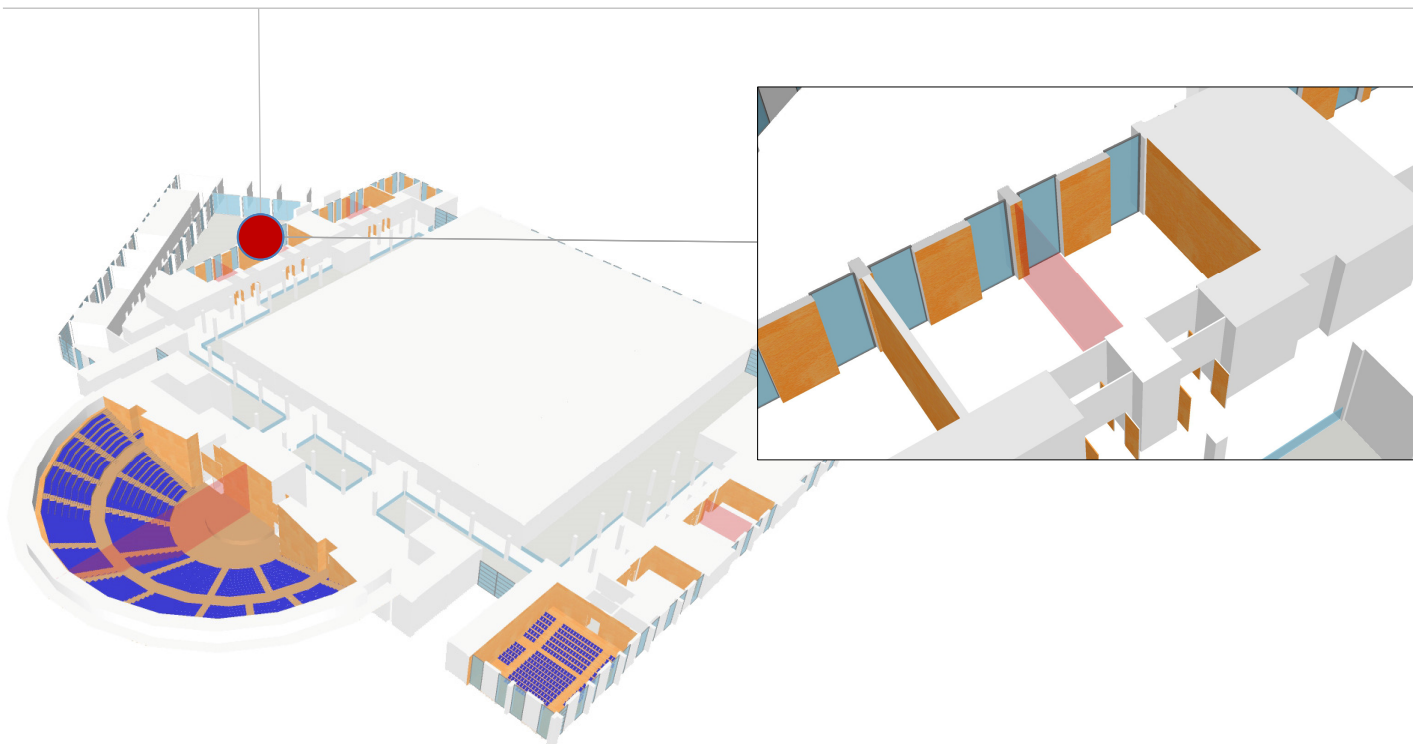

FEATURES:

- Soundproof and sound-absorbing full height beech wood partition walls can divide the room into 2 separate spaces
- Natural light and remote controlled blackout facilities
- Dimmer lights for selected areas
- Standard 2 x 6 m stage with Presidential table and podium
- Stage lighting truss system with stage dimmer lights
- Audio amplification system with wired and radio microphones
- Screen and hanging video projection system for front screen projection in every part of the room
- Extensive audio, video and lighting connections
- Mobile video production
- Simultaneous translation service with up to 8 languages
- High density Wi-Fi coverage
- LCD monitor on both Presidential table and podium
- 2 entrance points to the room
- Customisable digital signage at each entrance to room

The origin of the name

The Parco Room takes its name from the Marecchia Park, one of the green lungs of the city with a breath-taking cycle lane that extends to the castles of the inland area. It was developed in the 1960s on the bed of the Marecchia river, which the Romans called Ariminus, and was diverted 1km north of the city in order to solve the age-old problem of the port canal becoming a landfill.

PARCO ROOM

FIRST FLOOR

TECHNICAL DATA

	Height (m)	Area m2	Size (m)	Full room capacity	Classroom style	Horseshoe style	Boardroom style	Table service	Cocktail service
Full room	4.20	133.80	15.20 x 8.80	110	64	35	40	80	110
Parco Room 1	4.20	66.45	7.55x8.80	44	24	15	18	32	55
Parco Room 2	4.20	66.45	7.55x8.80	44	24	15	18	32	55