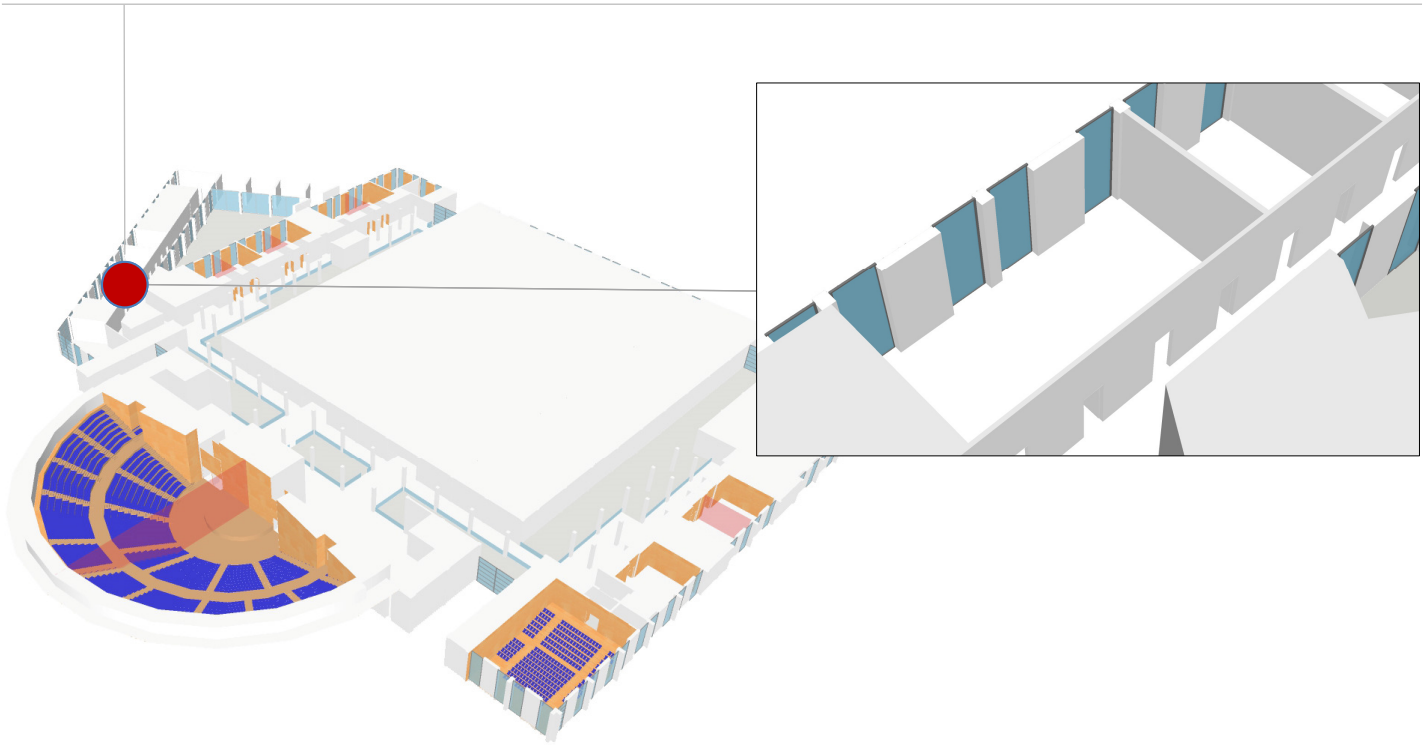

PALAZZO CONGRESSI
DI RIMINI

ITALIAN EXHIBITION GROUP
Providing the future

LAVATORIO ROOM

TECHNICAL SHEET

MAIN CHARACTERISTICS

Situated in a reserved area of the venue, this room can be used as a back office for the administrative or operational activities of conferences/events, such as secretariat, production office, staffroom or for board, committee or presidential meetings. Standard, ready to go set up and lay out. Thonet linking lecture chairs with maximum comfort can be provided. The room is located on the first floor.

FEATURES:

- Natural light and remote controlled blackout facilities
- Dimmer lights for selected areas
- Presidential table and podium
- Audio amplification system with wired and radio microphones
- Screen and hanging video projection system for front screen projection
- Front projection system in various sizes and video projector
- Electrical connections and internet sockets in underfloor outlet boxes or wall outlets
- Fixed video production
- High density Wi-Fi coverage
- LCD monitor on both Presidential table and podium
- 4 entrance points to the room
- Customisable digital signage at entrance to room

The origin of the name

The Lavatoio Room takes its name from the plain brick wash house located in Borgo San Gaudenzo, an area of the city in the direction of the hills, that lies beyond Porta Montanara and the Roman walls. It was built in the 1800s when cities began constructing public utility buildings to offer better conditions to their citizens. The people no longer had to take their laundry and wooden washboards to the freezing waters of the river.

LAVATOIO ROOM

FIRST FLOOR

TECHNICAL DATA

Height (m)	Area m2	Size (m)	Full room capacity	Classroom style	Horseshoe style	Boardroom style	Table service	Cocktail service
4.20	125.50	15.40 x 8.15	103	56	35	40	80	100