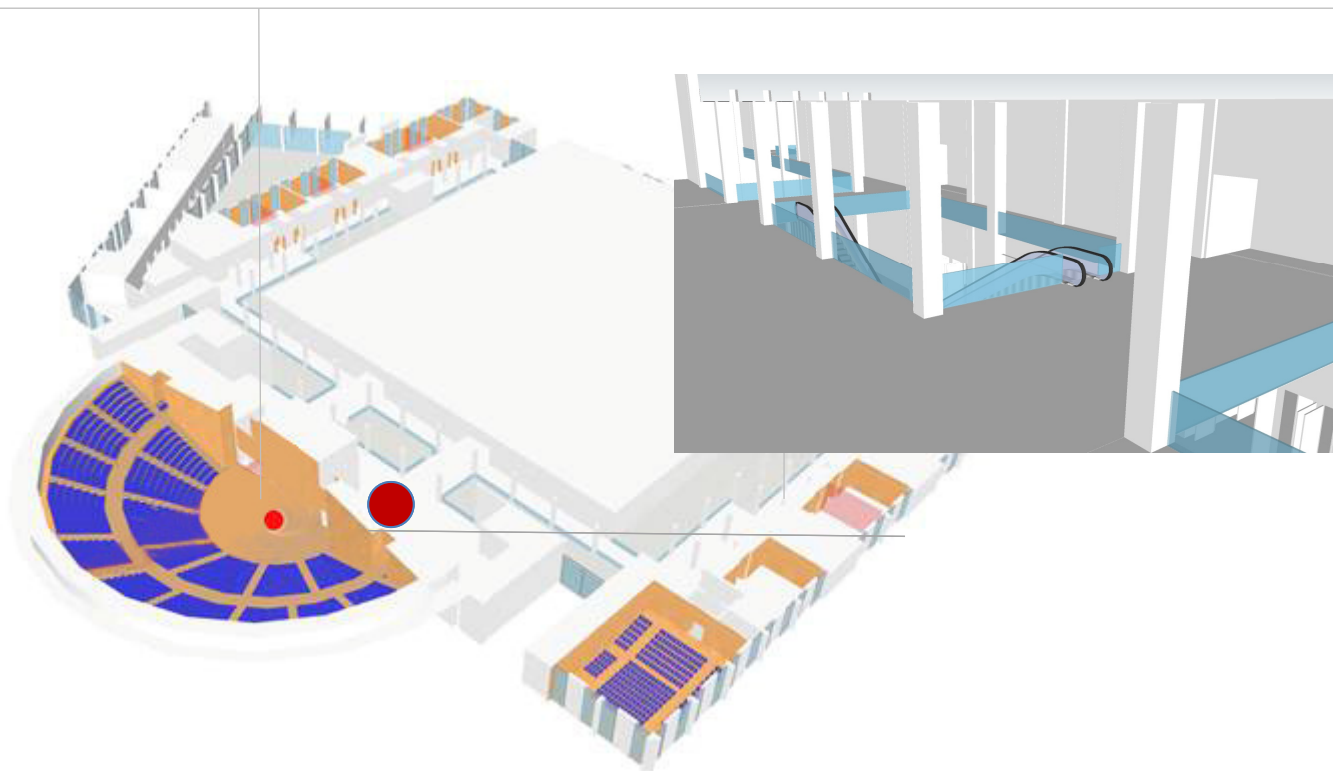

MAIN CHARACTERISTICS:

This large foyer, servicing the Sala dell'Anfiteatro, is a bright and airy space ideal for catering services, accreditation areas, exhibits and shows.

FEATURES:

- Situated on the first floor
- Direct access to underground car parks via stairways and lifts
- Floor outlets for exhibitions (power supply, sockets)
- 2 permanent accreditation desks
- Digital signage monitors
- 4 cafés

The origin of the name

The foyer is next to the Anfiteatro Hall which takes its name from the ancient Roman amphitheatre built under the rule of the Emperor Hadrian (II century A.D.) to host gladiator combats. The remains of the building were brought to light in the 19th century: only a small part of the massive structure with an elliptical floor plan that held up to 15,000 spectators on its steps and whose arena was not much smaller than that of the Coliseum. The view of the city from those very steps at that time was rather different to the modern panorama: on one side lay the populated area, on the other, the river Ausa flowing down to the port and the nearby coast.