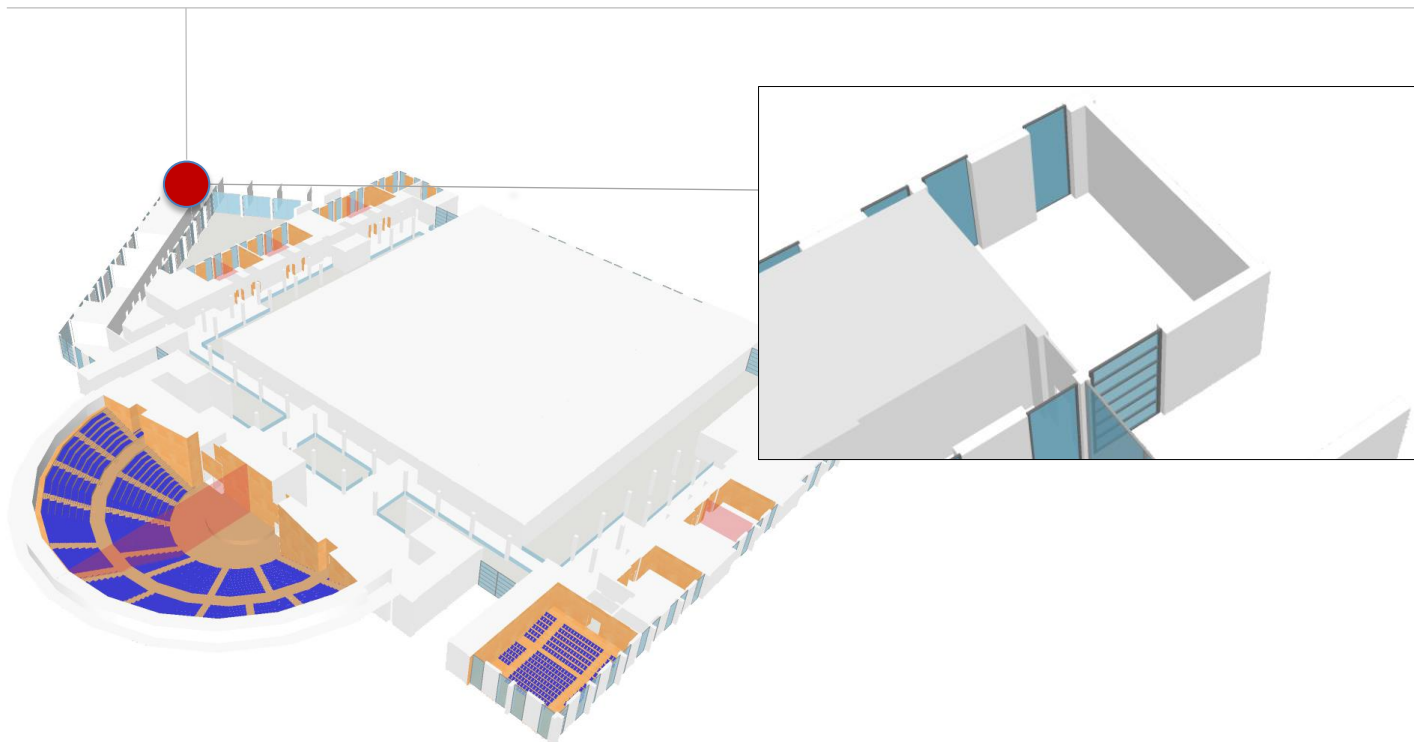

OROLOGIO ROOM

TECHNICAL SHEET

MAIN CHARACTERISTICS

Situated in a reserved area of the venue, this room can be used as a back office for the administrative or operational activities of conferences/events, such as secretariat, production office, staffroom or for board, committee or presidential meetings. Standard, ready to go set up and lay out. Thonet linking lecture chairs with maximum comfort can be provided. The room is located on the first floor.

The origin of the name

The Orologio Room takes its name from the Clock Tower in Piazza Tre Martiri which was built in the late sixteenth century in the wide open space known in Roman cities as the foro, or main square. It was later restored in the 1700s by Giovan Francesco Buonamici who designed the elegant pinnacle for the bell tower, equally important for telling the time as the hands of a clock.

OROLOGIO ROOM

FIRST FLOOR

TECHNICAL DATA

Height (m)	Area m2	Size (m)	Full room capacity	Classroom style	Horseshoe style	Boardroom style	Table service	Cocktail service
4.20	91.86	11.10 x 8	70	35	23	30	48	75