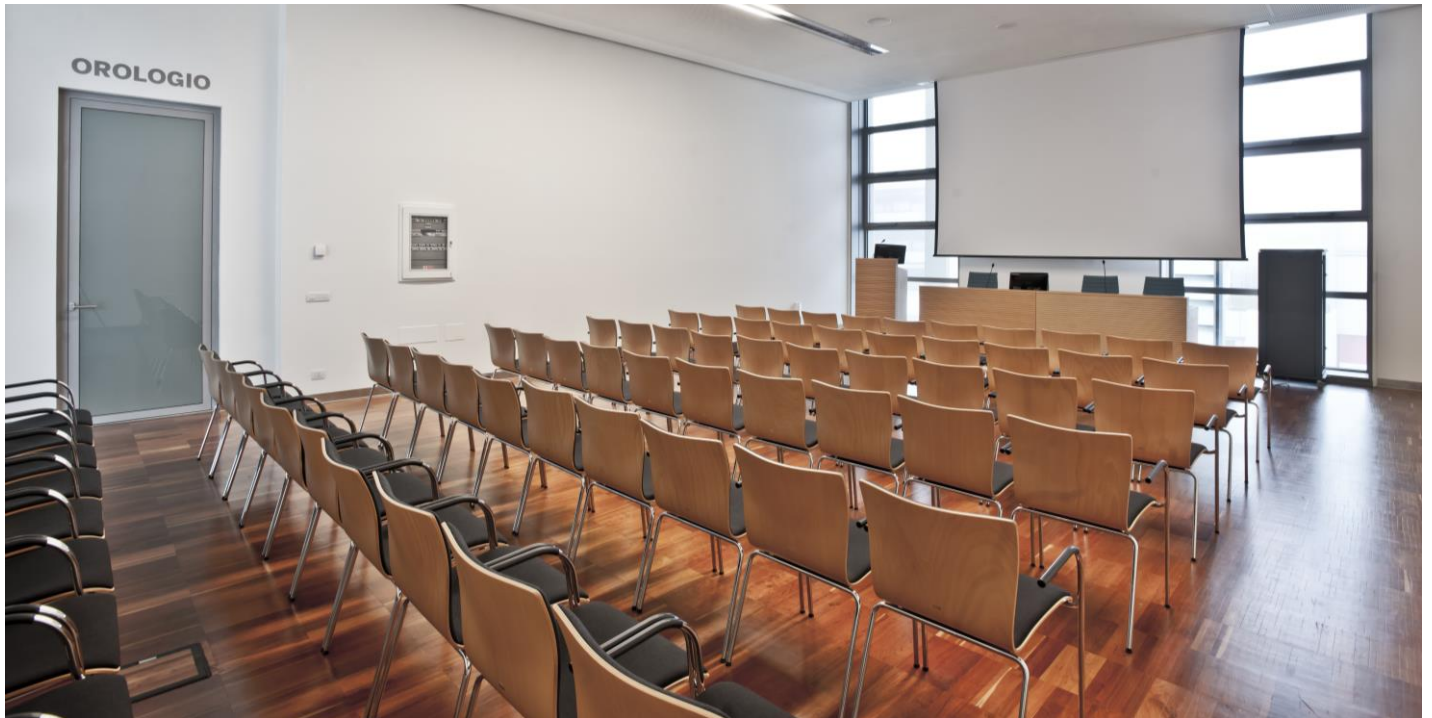

OROLOGIO ROOM

TECHNICAL SHEET

MAIN CHARACTERISTICS

Situated in a reserved area of the venue, this room can be used as a back office for the administrative or operational activities of conferences/events, such as secretariat, production office, staffroom or for board, committee or presidential meetings. Standard, ready to go set up and lay out. Thonet linking lecture chairs with maximum comfort can be provided. The room is located on the first floor.

FEATURES:

- Natural light and remote controlled blackout facilities
- Dimmer lights for selected areas
- Presidential table and podium
- Audio amplification system with wired and radio microphones
- Suspended video projection system suitable for various formats in every part of the room
- Front projection system in various sizes and video projector
- 1 component video camera
- Extensive audio, video and lighting connections
- Mobile video production
- High density Wi-Fi coverage
- LCD monitor on both Presidential table and podium
- 1 entrance point to the room
- Customisable digital signage at entrance to room

The origin of the name

The Orologio Room takes its name from the Clock Tower in Piazza Tre Martiri which was built in the late sixteenth century in the wide open space known in Roman cities as the foro, or main square. It was later restored in the 1700s by Giovan Francesco Buonamici who designed the elegant pinnacle for the bell tower, equally important for telling the time as the hands of a clock.