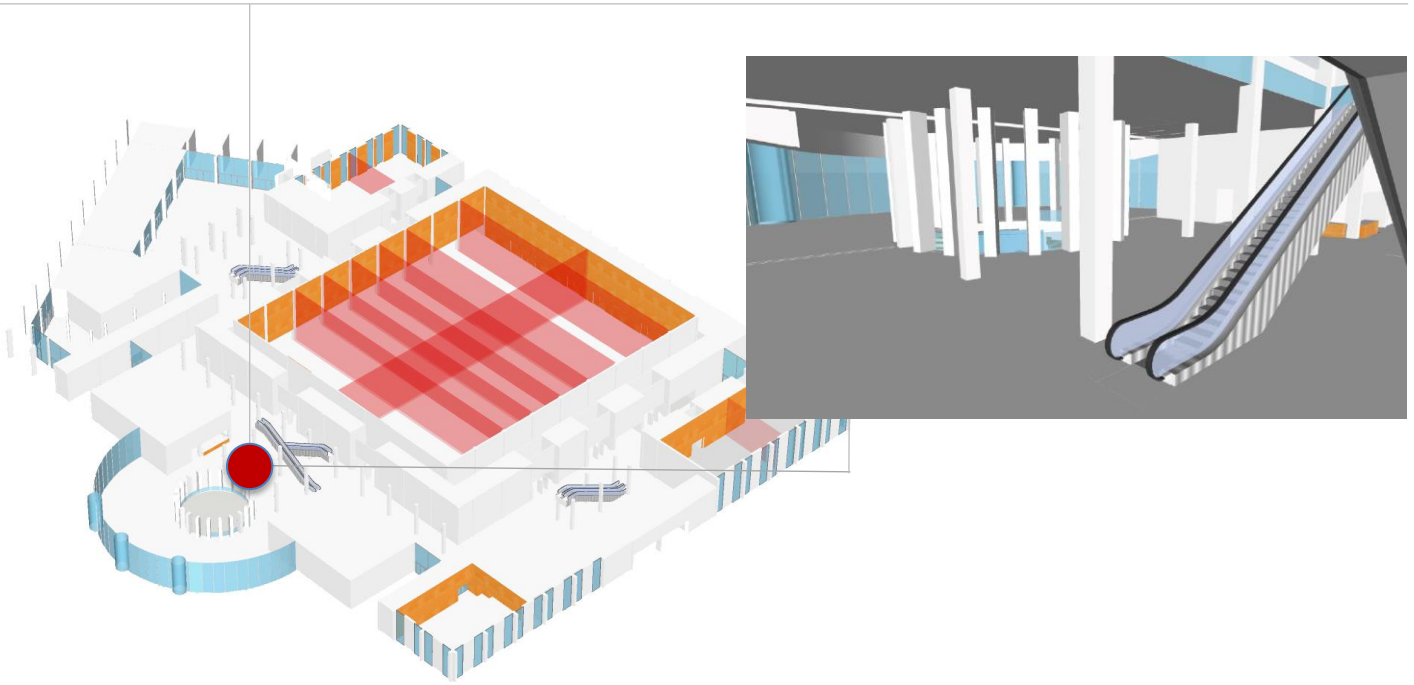

PALACONGRESSI
DI RIMINI

FOYERA THE SHELL

TECHNICAL SHEET

MAIN CHARACTERISTICS

The extensive foyer, the focal point of the venue, faces in the direction of the sea and is a versatile space where events can be organised independently. Large and bright, the area beneath the shell can be set up to host catering services, showrooms, accreditation desks, exhibitions and shows.

Entrance A opens directly onto the vast city park that connects the venue to both the old city centre and the beach via a shared-use path. The immediate external area can be used as an events space.

FEATURES:

The origin of the name

The foyer is characterised by an enormous shell structure that recalls and pays homage to an important element of the local area - the sea, which is strongly linked to the spirit of enterprise of this place - as well as evoking the architecture and images of the Renaissance period. Suspended on steel pillars, the shell houses the large amphitheatre and has become a distinctive feature that makes Rimini recognisable on the international stage.

FOYER A - THE SHELL

GROUND FLOOR

TECHNICAL DATA

	Height (m)	Gross m2	Net m2	Table service	Cocktail service
Foyer A	5,60 / 17,80	2,278	288		
Foyer A (shell)	4,95/7,50	1,364	-	750	1,100

TECHNICAL INFORMATION