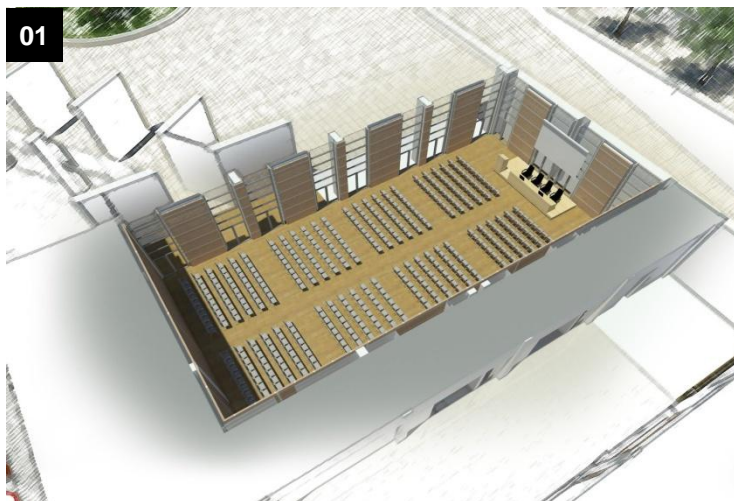

RENDERING & EQUIPMENT

NAME	Tempio Room
POSITION	Ground floor
CAPACITY	440 seats full room
MAIN CHARACTERISTICS	Elegant and functional, with high quality finishing, soundproof beechwood partition walls and cherrywood floors. Stage and chairs by Thonet, with writing board.

TECHNICAL EQUIPMENT	▪ stage (2 x 10 m) with head table and speakers' rostrum ▪ natural light with electric darkening system; ▪ lighting system for stage with dimmable lights; ▪ PA system with cable and radio microphones; ▪ n.2 screens for front projections and video projectors (standard set-up at 90°); ▪ LCD monitor on head table and speakers' rostrum; ▪ n.3 simultaneous translation booths; ▪ n.2 control rooms.

01. room location, section ground floor
02. inside view, 440 seats

Origin of the name of the historical sites in Rimini

Commissioned in 1447 by Sigismondo Pandolfo Malatesta, the Malatesta Temple is one of the most important examples of 15th century Italian heritage. Renaissance sobriety and late Gothic decorative styles stand side by side in the architecture designed by Leon Battista Alberti. Refined sculptures by Agostino di Duccio decorate the interior, where you can also see works by Giotto and Piero della Francesca.