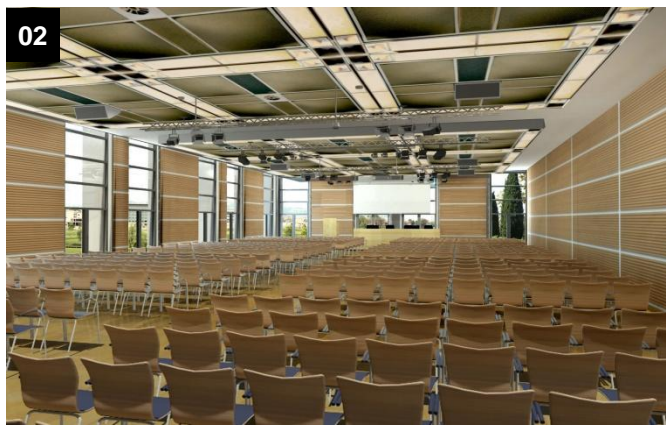

# RENDERING & EQUIPMENT

<b>NAME</b>	Tempio Room
<b>POSITION</b>	Ground floor
<b>CAPACITY</b>	440 seats full room
<b>MAIN CHARACTERISTICS</b>	Elegant and functional, with high quality finishing, soundproof beechwood partition walls and cherrywood floors. Stage and chairs by Thonet, with writing board.

<b>TECHNICAL EQUIPMENT</b>	<ul style="list-style-type: none"> <li>▪ stage (2 x 10 m) with head table and speakers' rostrum</li> <li>▪ natural light with electric darkening system;</li> <li>▪ lighting system for stage with dimmable lights;</li> <li>▪ PA system with cable and radio microphones;</li> <li>▪ n.2 screens for front projections and video projectors (standard set-up at 90°);</li> <li>▪ LCD monitor on head table and speakers' rostrum;</li> <li>▪ n.3 simultaneous translation booths;</li> <li>▪ n.2 control rooms.</li> </ul>
----------------------------	---

01. room location, section ground floor  
02. inside view, 440 seats

**Origin of the name of the historical sites in Rimini**

Commissioned in 1447 by Sigismondo Pandolfo Malatesta, the Malatesta Temple is one of the most important examples of 15th century Italian heritage. Renaissance sobriety and late Gothic decorative styles stand side by side in the architecture designed by Leon Battista Alberti. Refined sculptures by Agostino di Duccio decorate the interior, where you can also see works by Giotto and Piero della Francesca.