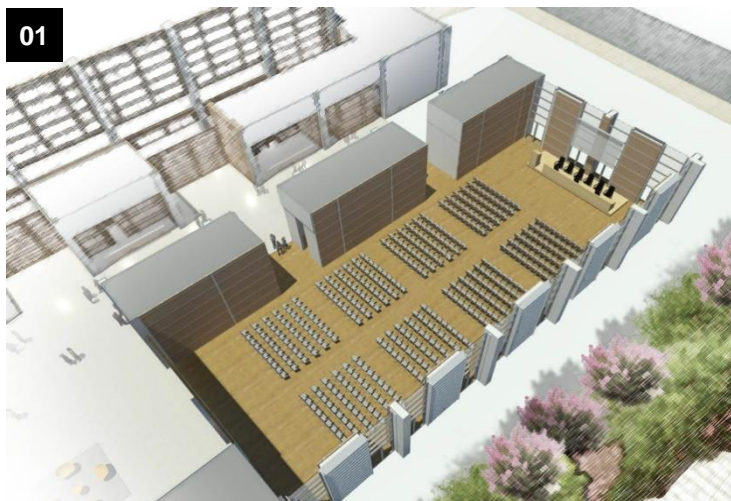

**PALACONGRESSI
DI RIMINI**

CASTELLO ROOM

Technical Sheet

01. RENDERING & EQUIPMENT

02. PHOTOGALLERY & EVENTS

03. TECHNICAL SHEET & LINKS

RENDERING & EQUIPMENT

NAME	Castello Room
POSITION	Ground floor
CAPACITY	580 seats full room
MAIN CHARACTERISTICS	Elegant and functional, with high quality finishing, soundproof beechwood partition walls and cherrywood floors. Stage and chairs by Thonet, with writing board.

TECHNICAL EQUIPMENT	<ul style="list-style-type: none"> ▪ stage (2 x 10 m) with head table and speakers' rostrum ▪ natural light with electric darkening system; ▪ lighting system for stage with dimmable lights; ▪ PA system with cable and radio microphones; ▪ n.2 screens for front projections and video projectors (standard set-up at 90°); ▪ LCD monitor on head table and speakers' rostrum; ▪ n.3 simultaneous translation booths; ▪ n.2 control rooms.
----------------------------	---

 **PHOTOGALLERY & EVENTS**

Full room

Medical-scientific Symposium

Association Workshop

Screen, projectors, dimmable lighting

Corporate Event

TECHNICAL SHEET

Height	8,35 m	FULL ROOM
Gross area	587,12 m ²	
Size (length x room)	38,40 x 14,90 m	
Seats	580	

Height	8,35 m	CASTELLO 1
Gross area	293,56 m ²	
Size (length x room)	19,20 x 14,90 m	
Seats	260	

Height	8,35 m	CASTELLO 2
Gross area	293,56 m ²	
Size (length x room)	19,20 x 14,90 m	
Seats	260	

EXTRA USEFUL LINKS