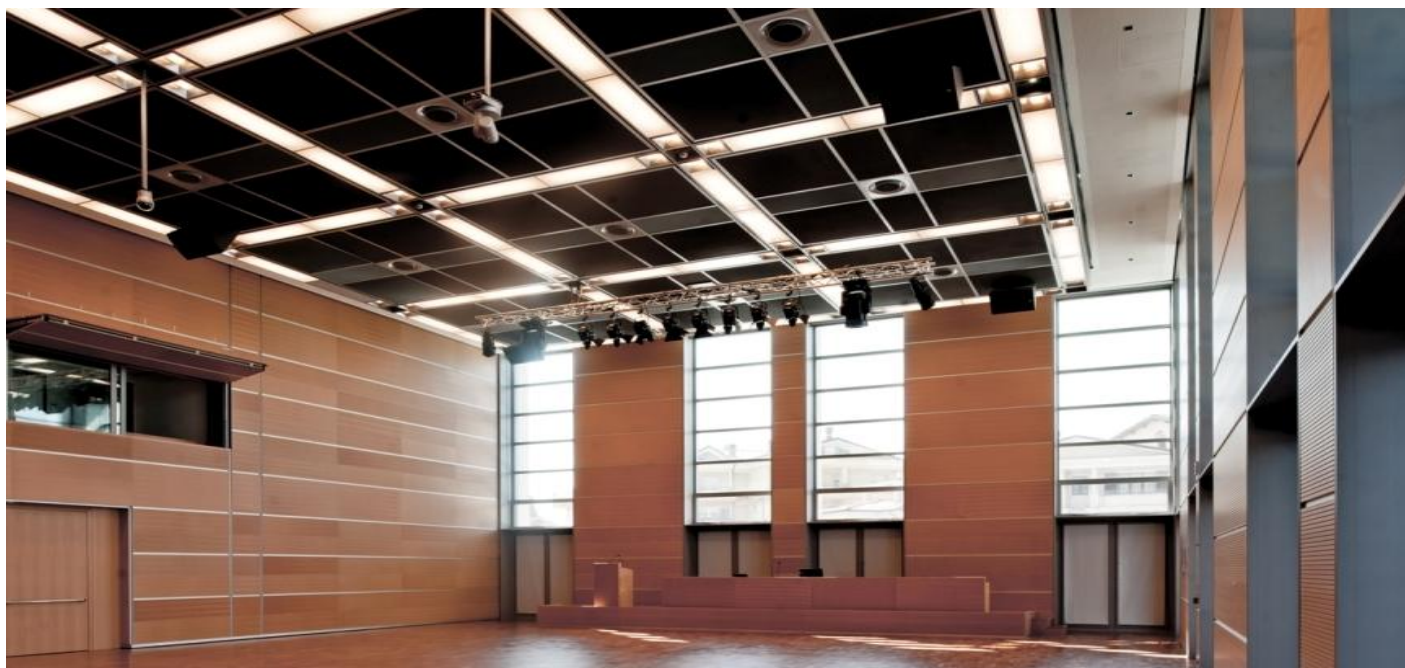

**PALACONGRESSI
DI RIMINI**

CASTELLO ROOM

Technical Sheet

01. RENDERING & EQUIPMENT

02. PHOTOGALLERY & EVENTS

03. TECHNICAL SHEET & LINKS

RENDERING & EQUIPMENT

NAME	Castello Room
POSITION	Ground floor
CAPACITY	580 seats full room
MAIN CHARACTERISTICS	Elegant and functional, with high quality finishing, soundproof beechwood partition walls and cherrywood floors. Stage and chairs by Thonet, with writing board.

TECHNICAL EQUIPMENT	<ul style="list-style-type: none"> ▪ stage (2 x 10 m) with head table and speakers' rostrum ▪ natural light with electric darkening system; ▪ lighting system for stage with dimmable lights; ▪ PA system with cable and radio microphones; ▪ n.2 screens for front projections and video projectors (standard set-up at 90°); ▪ LCD monitor on head table and speakers' rostrum; ▪ n.3 simultaneous translation booths; ▪ n.2 control rooms.
----------------------------	---

01. room location, section ground floor
02. inside view, 580 seats

Origin of the name of the historical sites in Rimini

The castle bears the name of the most important member of the Malatesta family and brilliant leader, Sigismondo Pandolfo (1419-1468). He enlisted the help of Filippo Brunelleschi to transform the stronghold of his ancestors into a formidable fortified construction. Vivacious colours and heraldic symbols once characterised the building which later became a prison.

 **PHOTOGALLERY & EVENTS**

Full room

Medical-scientific Symposium

Association Workshop

Screen, projectors, dimmable lighting

Corporate Event

TECHNICAL SHEET

Height	8,35 m	FULL ROOM
Gross area	587,12 m ²	
Size (length x room)	38,40 x 14,90 m	
Seats	580	