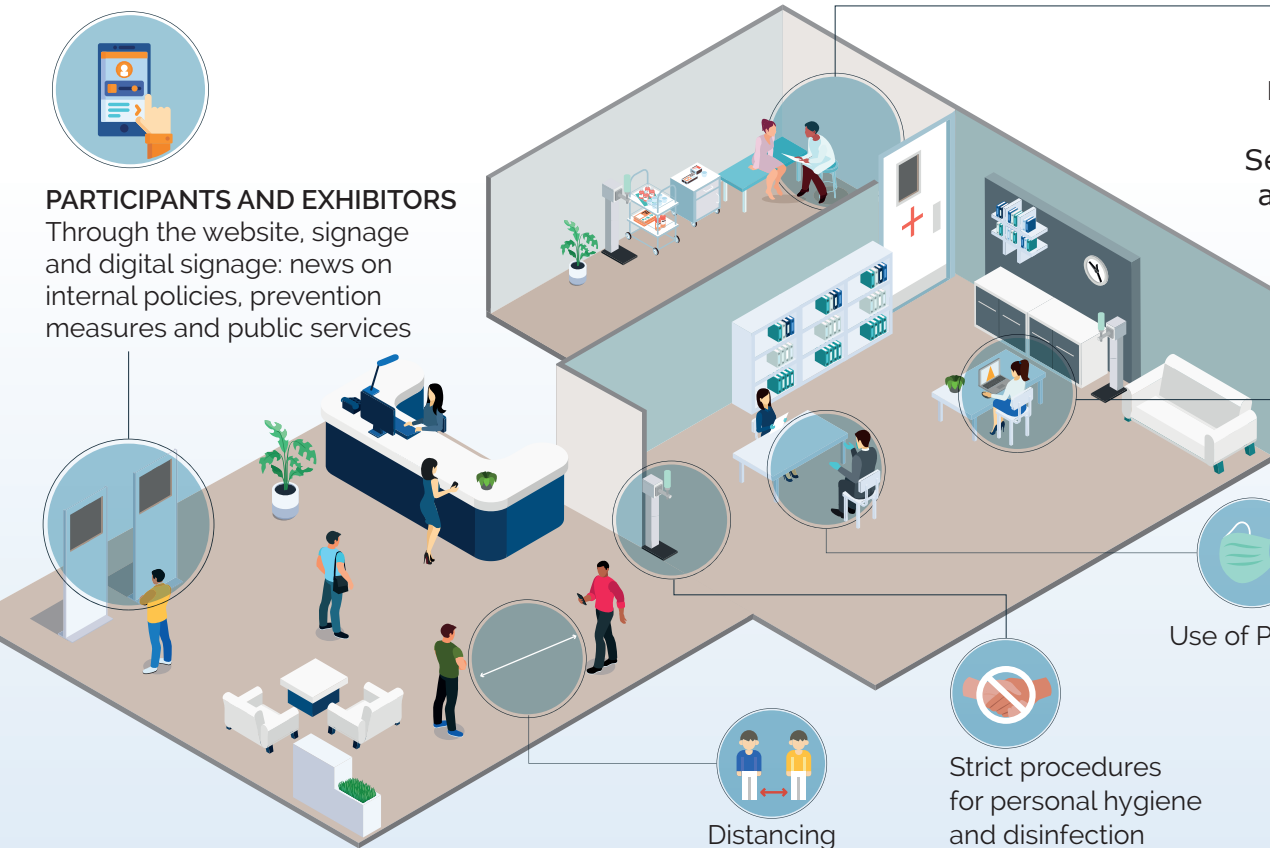

TRAINING AND INFORMATION

PARTICIPANTS AND EXHIBITORS

Through the website, signage and digital signage: news on internal policies, prevention measures and public services

IEG EMPLOYEES AND
TRADE SHOW STAFF
Serological screening
according to current
protocols

Training
and carrying out
of duties in safety

Use of PPE

Strict procedures
for personal hygiene
and disinfection

Periodical updating
briefs

Distancing